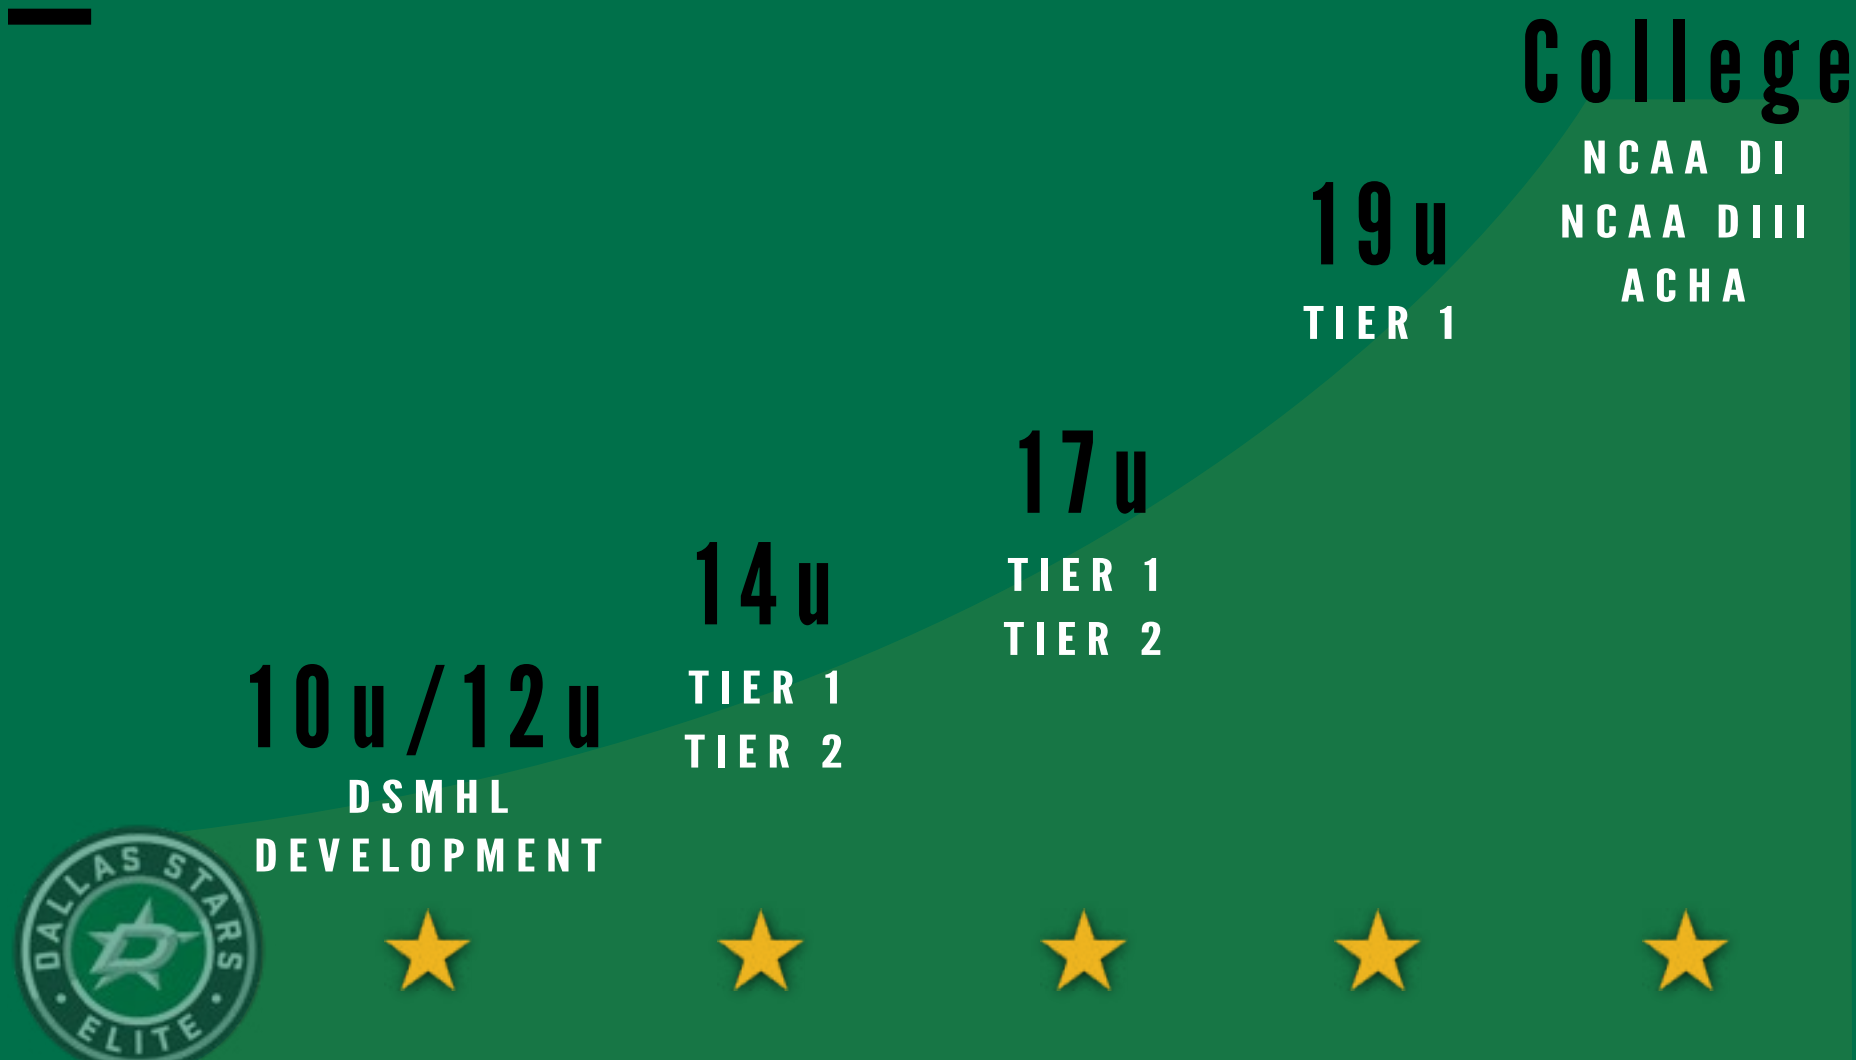

GIRLS | 5 STARS ★ DEVELOPMENT PLAN