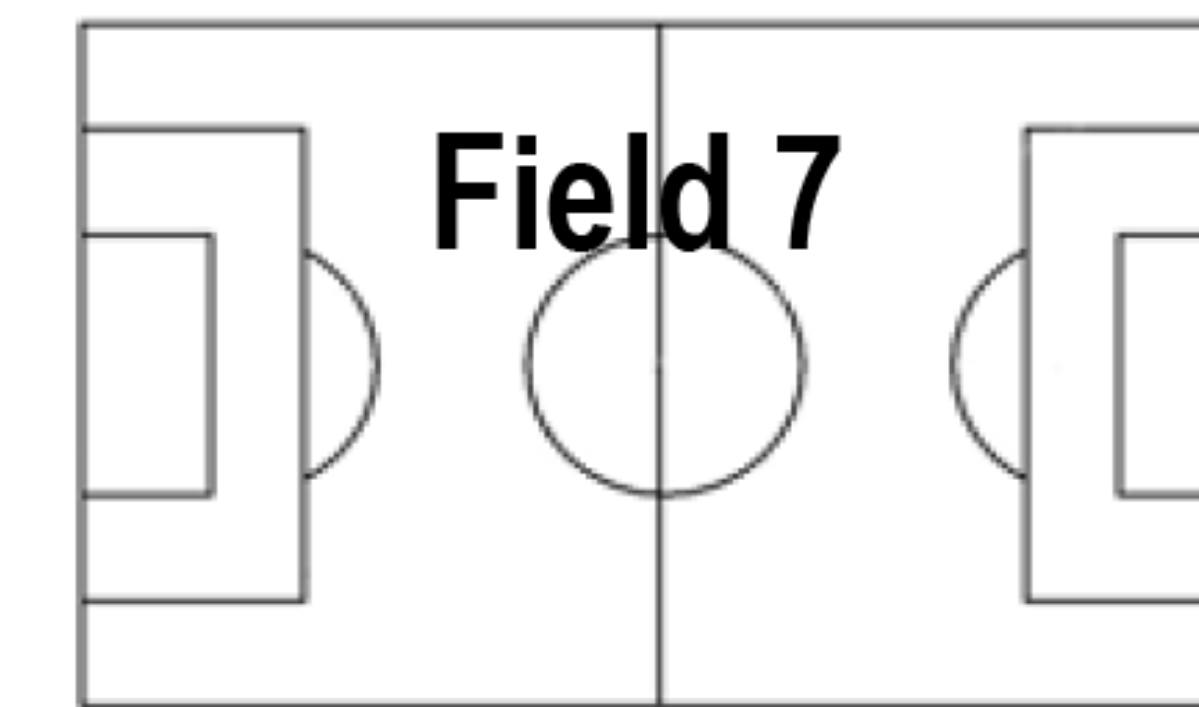

U10 (7v7) Fields

U13+ (11v11) Fields

Overflow Parking

FINE DESIGNS
CUSTOM
APPAREL

VENDORS:
KONA ICE &
WAFFLE CABIN

AWARDS

U10 (7v7) Field

U11-12

(9v9) Fields

U13+ (11v11) Fields

CONCESSION
HOT DOGS
WALKING TACOS,
NACHOS
WATER, POP,
GATORADE,
CANDY & MORE

SCORE
BOARD

NO
TOURNEY
PARKING
STAFF ONLY!

WATER
FILLING
STATION

TOURNEY
HQ

ATHLETIC
TRAINER