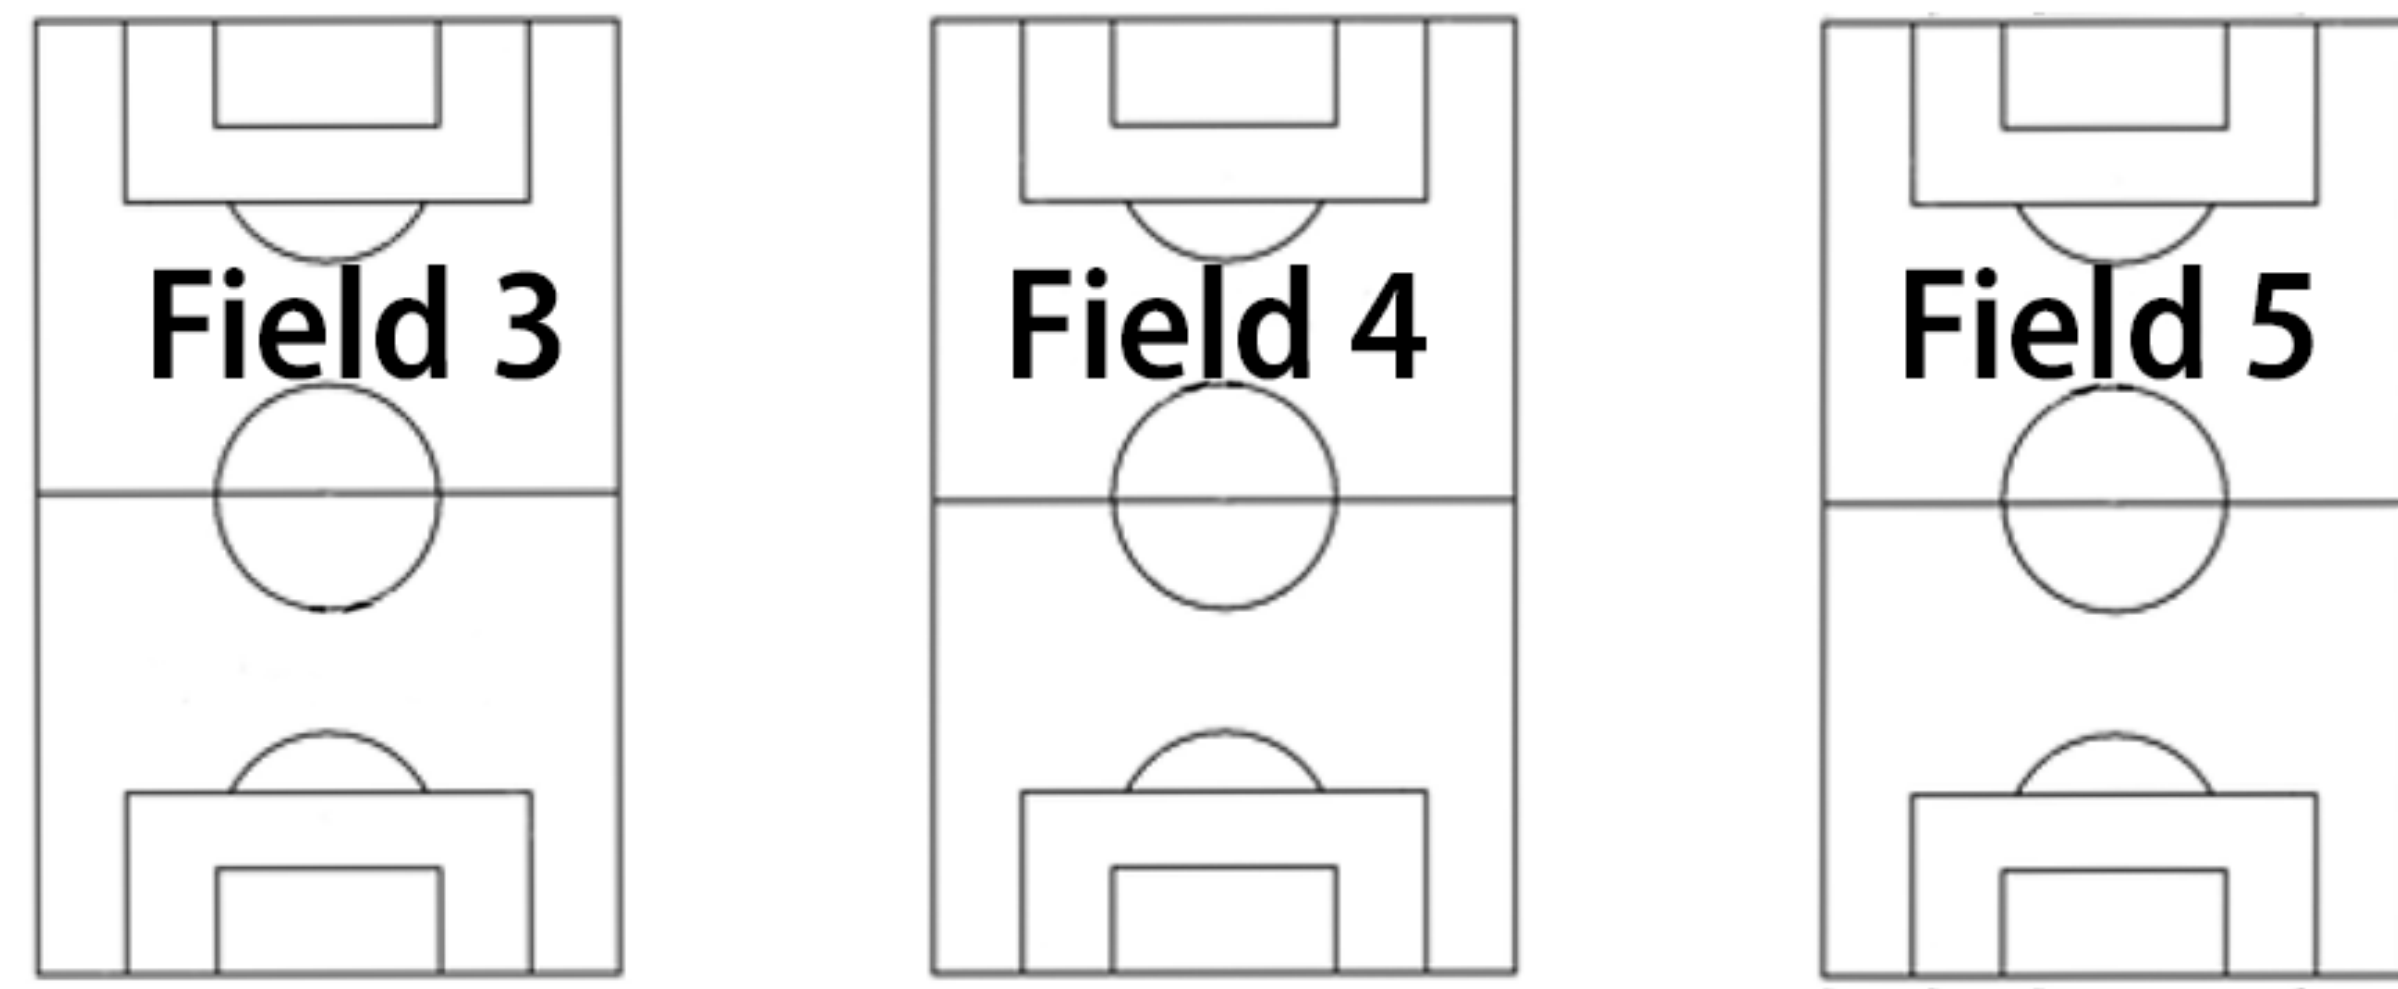

U10 (7v7) Fields

U13+ (11v11) Fields

Overflow Parking

FINE DESIGNS
CUSTOM
APPAREL

VENDORS:
KONA ICE &
WAFFLE CABIN

AWARDS

U10 (7v7) Field

U11-12

(9v9) Fields

U13+ (11v11) Fields

CONCESSION
HOT DOGS
WALKING TACOS,
NACHOS
WATER, POP,
GATORADE,
CANDY & MORE

SCORE
BOARD

NO
TOURNEY
PARKING
STAFF ONLY!

WATER
FILLING
STATION

TOURNEY
HQ

ATHLETIC
TRAINER