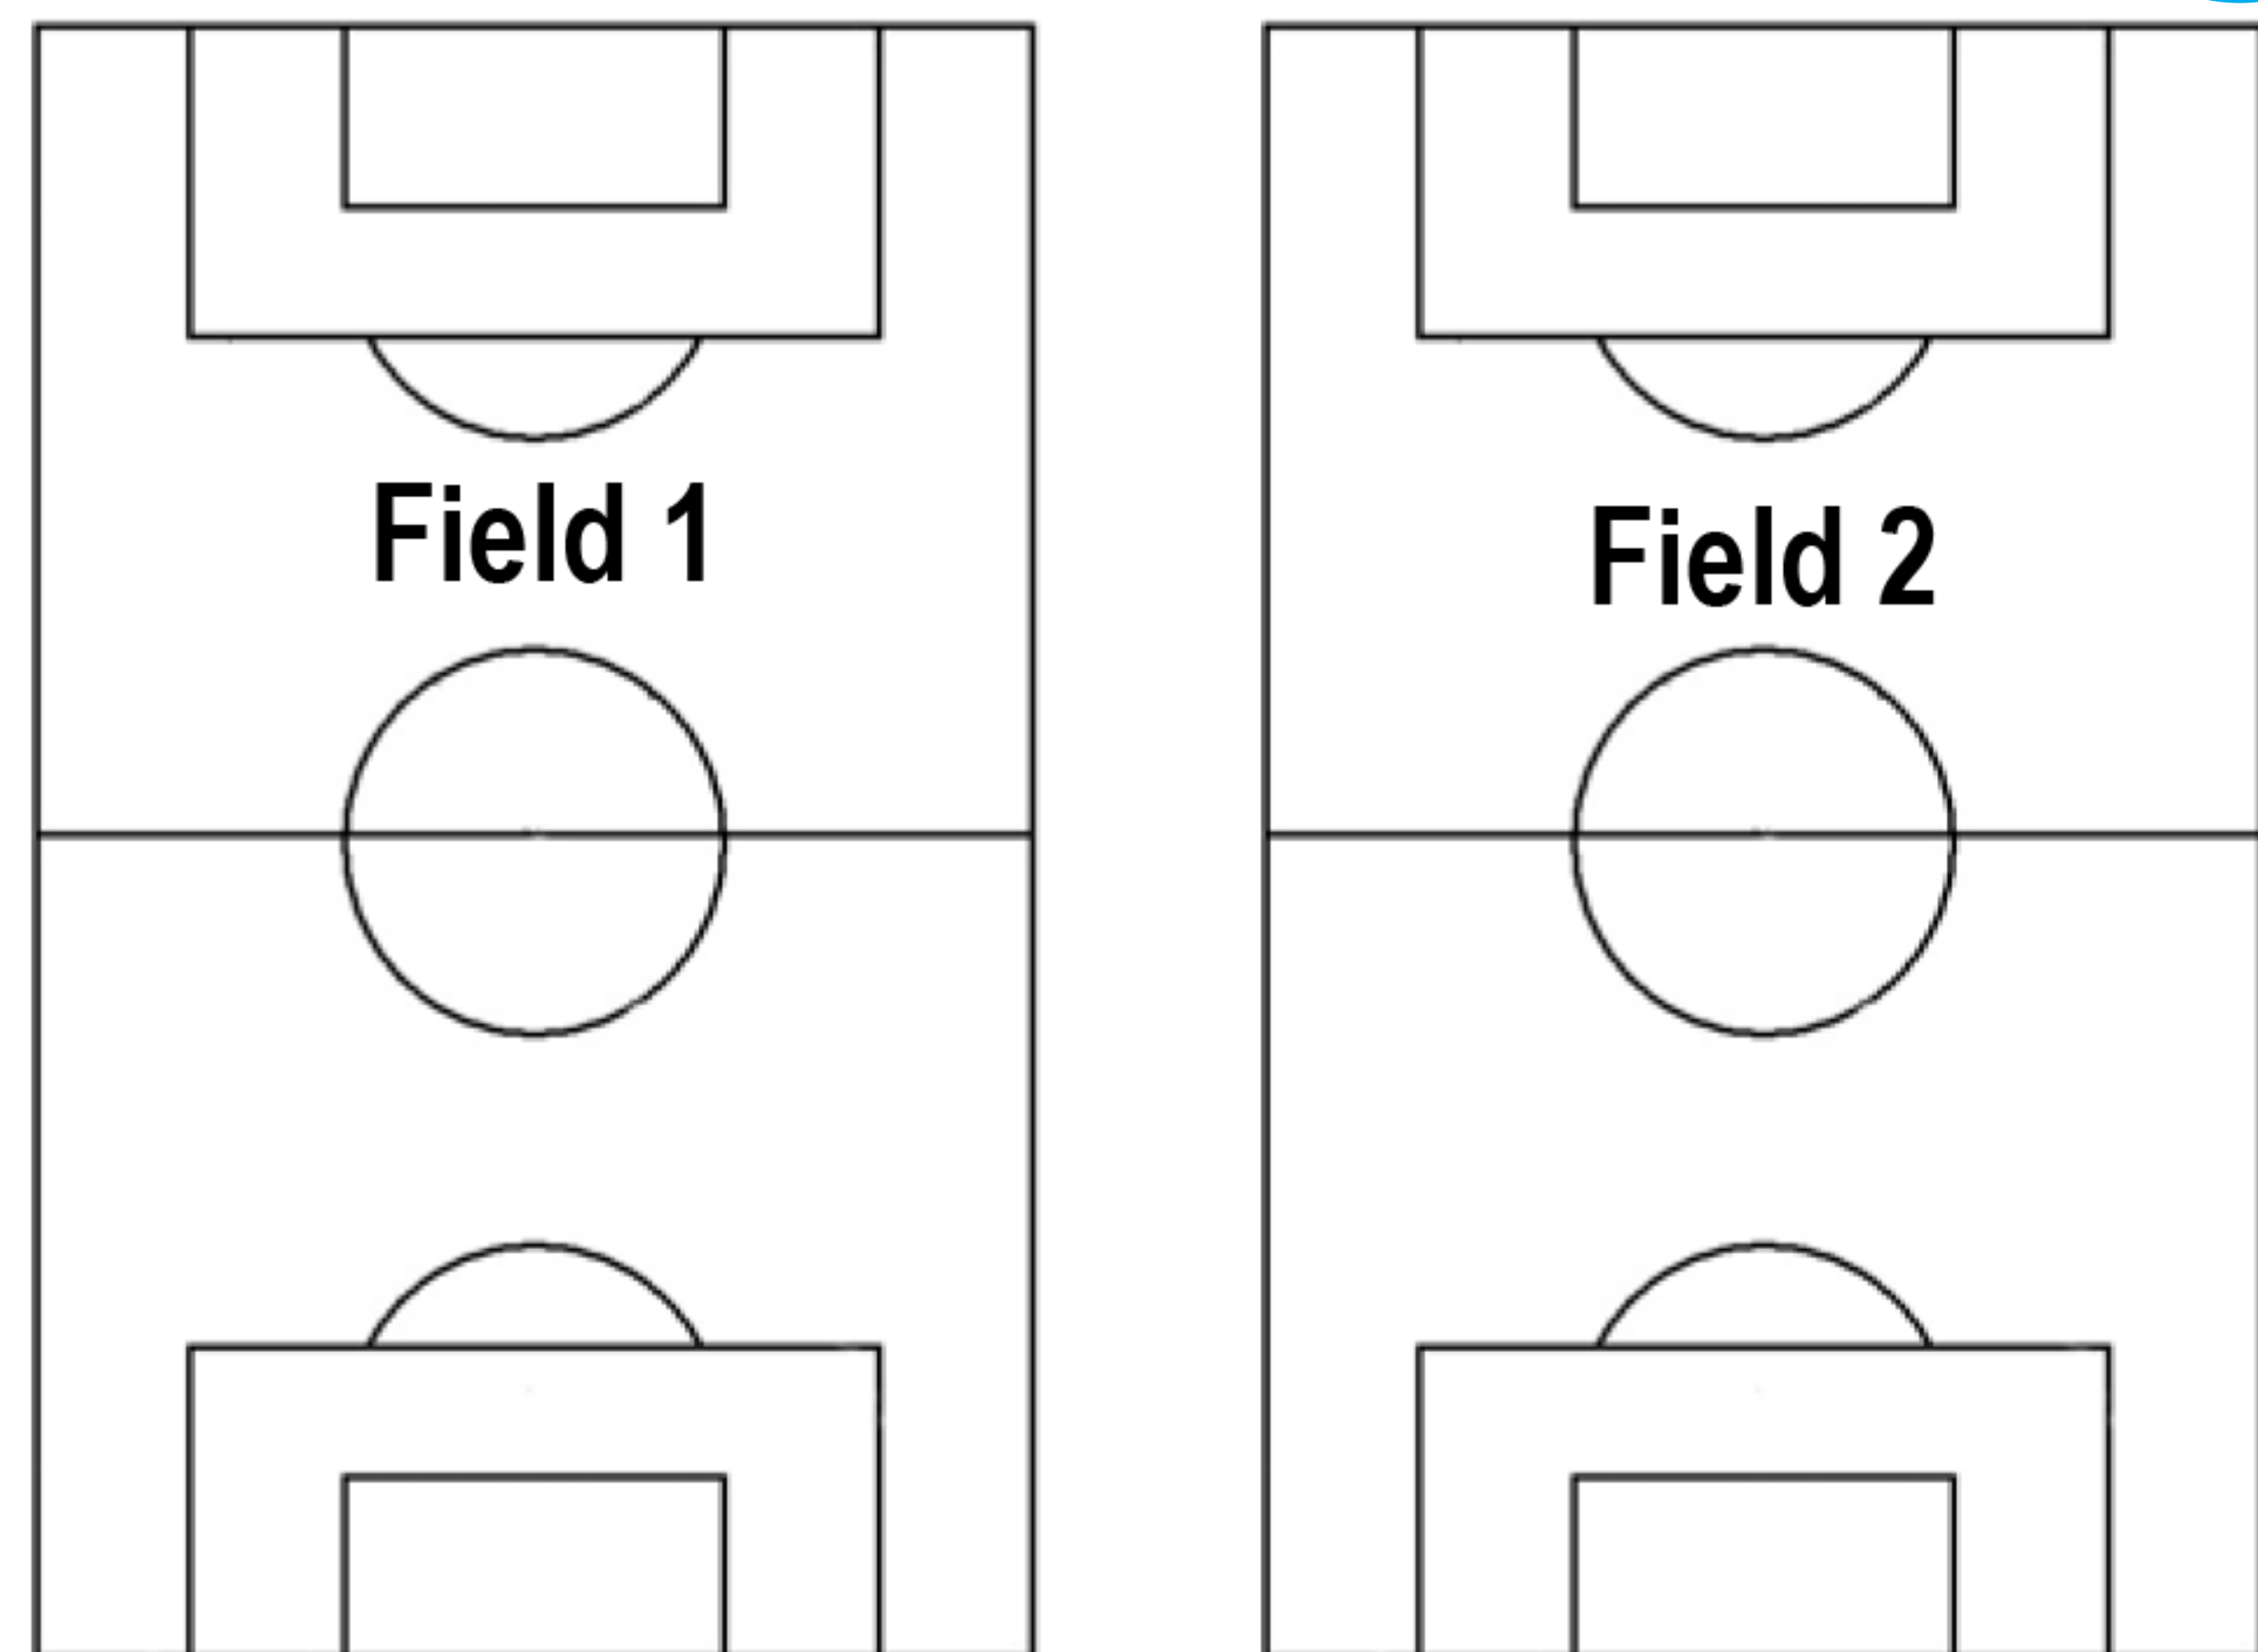

U10 (7v7) Fields

U13+ (11v11) Fields

Overflow Parking

FINE DESIGNS
CUSTOM
APPAREL

VENDORS:
KONA ICE &
WAFFLE CABIN

AWARDS

U10 (7v7) Field

U11-12

(9v9) Fields

U13+ (11v11) Fields

CONCESSION
HOT DOGS
WALKING TACOS,
NACHOS
WATER, POP,
GATORADE,
CANDY & MORE

SCORE
BOARD

NO
TOURNEY
PARKING
STAFF ONLY!

WATER
FILLING
STATION

TOURNEY
HQ

ATHLETIC
TRAINER